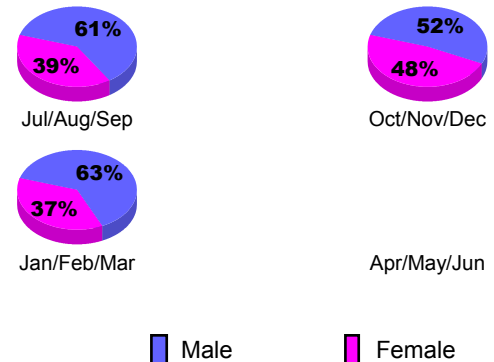

GMT: **VINOD KHANNA**

Location: **INDIA**

GMT CA: **6**

**CLUBS**

Month	New Club Goal	Actual New Clubs	Actual Dropped Clubs	Gain/Loss of Clubs
<b>2012-2013</b>				
Jul/Aug/Sep	2	1	0	1
Oct/Nov/Dec	2	4	3	1
Jan/Feb/Mar	0	1	0	1
Apr/May/June	0	0	-1	1
<b>Totals</b>	<b>4</b>	<b>6</b>	<b>2</b>	<b>4</b>

**Club Results 2012-2013**

Goal, New, Dropped, Gain/Loss

**YTD Status Quo Clubs 2012-2013**

Status Quo Clubs Compared to Status Quo Members

**Club Gain/Loss 2012-2013**

**MEMBERSHIP**

Month	Net Memb Goal	Actual New Memb	Actual Dropped Memb	Gain/Loss of Memb
<b>2012-2013</b>				
Jul/Aug/Sep	20	116	172	-56
Oct/Nov/Dec	60	169	108	61
Jan/Feb/Mar	20	142	42	100
Apr/May/June	10	36	149	-113
<b>Totals</b>	<b>110</b>	<b>463</b>	<b>471</b>	<b>-8</b>

**Membership Results 2012-2013**

Goal, New, Dropped, Gain/Loss

**Gender Comparison 2012-2013**

**Membership Gain/Loss 2012-2013**