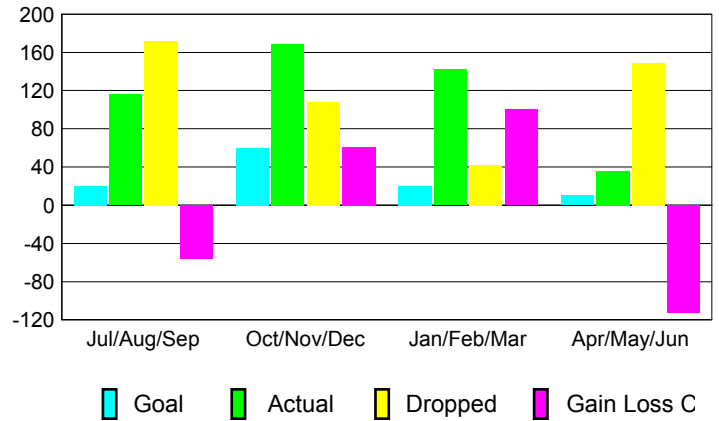

GMT: **VINOD KHANNA**

Location: **INDIA**

GMT CA: **6**

**CLUBS**

Month	New Club Goal	Actual New Clubs	Actual Dropped Clubs	Gain/Loss of Clubs
<b>2012-2013</b>				
Jul/Aug/Sep	2	1	0	1
Oct/Nov/Dec	2	4	3	1
Jan/Feb/Mar	0	1	0	1
Apr/May/June	0	0	-1	1
<b>Totals</b>	<b>4</b>	<b>6</b>	<b>2</b>	<b>4</b>

**Club Results 2012-2013**

Goal, New, Dropped, Gain/Loss

**YTD Status Quo Clubs 2012-2013**

Status Quo Clubs Compared to Status Quo Members

**Club Gain/Loss 2012-2013**

**MEMBERSHIP**

Month	Net Memb Goal	Actual New Memb	Actual Dropped Memb	Gain/Loss of Memb
<b>2012-2013</b>				
Jul/Aug/Sep	20	116	172	-56
Oct/Nov/Dec	60	169	108	61
Jan/Feb/Mar	20	142	42	100
Apr/May/June	10	36	149	-113
<b>Totals</b>	<b>110</b>	<b>463</b>	<b>471</b>	<b>-8</b>

**Membership Results 2012-2013**

Goal, New, Dropped, Gain/Loss

**Gender Comparison 2012-2013**

**Membership Gain/Loss 2012-2013**