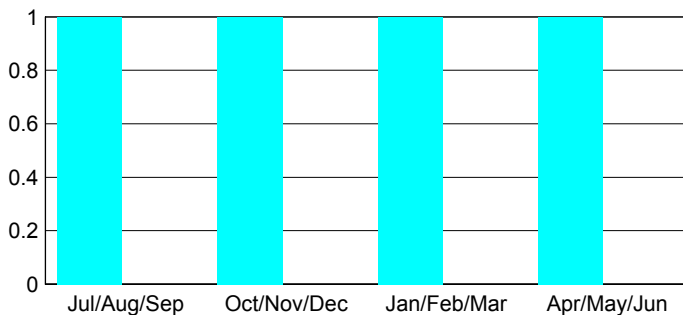

GMT: **VINOD KHANNA**

Location: **INDIA**

GMT CA: **6**

**CLUBS**

Month	New Club Goal	Actual New Clubs	Actual Dropped Clubs	Gain/Loss of Clubs
<b>2012-2013</b>				
Jul/Aug/Sep	2	1	0	1
Oct/Nov/Dec	2	4	3	1
Jan/Feb/Mar	0	1	0	1
Apr/May/June	0	0	-1	1
<b>Totals</b>	<b>4</b>	<b>6</b>	<b>2</b>	<b>4</b>

**Club Results 2012-2013**

Goal, New, Dropped, Gain/Loss

**YTD Status Quo Clubs 2012-2013**

Status Quo Clubs Compared to Status Quo Members

**Club Gain/Loss 2012-2013**

**MEMBERSHIP**

Month	Net Memb Goal	Actual New Memb	Actual Dropped Memb	Gain/Loss of Memb
<b>2012-2013</b>				
Jul/Aug/Sep	20	116	172	-56
Oct/Nov/Dec	60	169	108	61
Jan/Feb/Mar	20	142	42	100
Apr/May/June	10	36	149	-113
<b>Totals</b>	<b>110</b>	<b>463</b>	<b>471</b>	<b>-8</b>

**Membership Results 2012-2013**

Goal, New, Dropped, Gain/Loss

**Gender Comparison 2012-2013**

**Membership Gain/Loss 2012-2013**