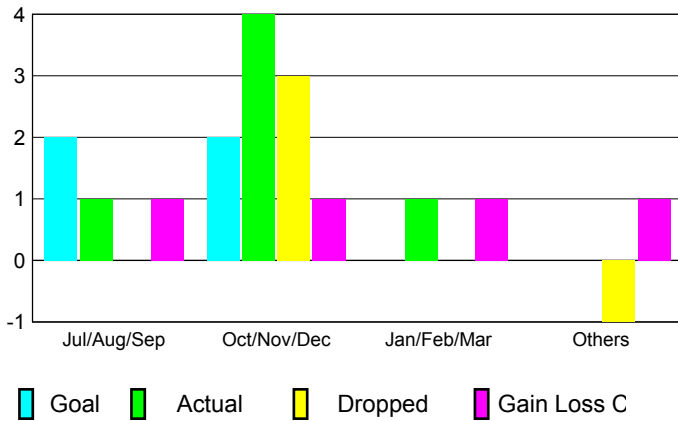

GMT: **VINOD KHANNA**

Location: **INDIA**

GMT CA: **6**

**CLUBS**

Month	New Club Goal	Actual New Clubs	Actual Dropped Clubs	Gain/Loss of Clubs
<b>2012-2013</b>				
Jul/Aug/Sep	2	1	0	1
Oct/Nov/Dec	2	4	3	1
Jan/Feb/Mar	0	1	0	1
Apr/May/June	0	0	-1	1
<b>Totals</b>	<b>4</b>	<b>6</b>	<b>2</b>	<b>4</b>

**Club Results 2012-2013**

Goal, New, Dropped, Gain/Loss

**YTD Status Quo Clubs 2012-2013**

Status Quo Clubs Compared to Status Quo Members

**Club Gain/Loss 2012-2013**

**MEMBERSHIP**

Month	Net Memb Goal	Actual New Memb	Actual Dropped Memb	Gain/Loss of Memb
<b>2012-2013</b>				
Jul/Aug/Sep	20	116	172	-56
Oct/Nov/Dec	60	169	108	61
Jan/Feb/Mar	20	142	42	100
Apr/May/June	10	36	149	-113
<b>Totals</b>	<b>110</b>	<b>463</b>	<b>471</b>	<b>-8</b>